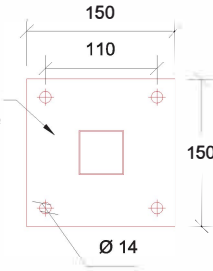

Clips And Plastic Caps Detail

8 mm Base Plate

Post 60x80x3 mm SHS Profile