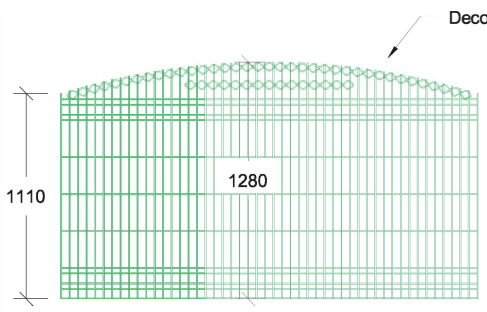

Clips And Plastic Caps Detail

8 mm Base Plate

Post 60x80x3 mm SHS Profile