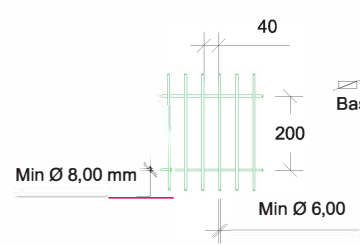

Clips And Plastic Caps Detail

8 mm Base Plate

Post 60x80x3 mm SHS Profile